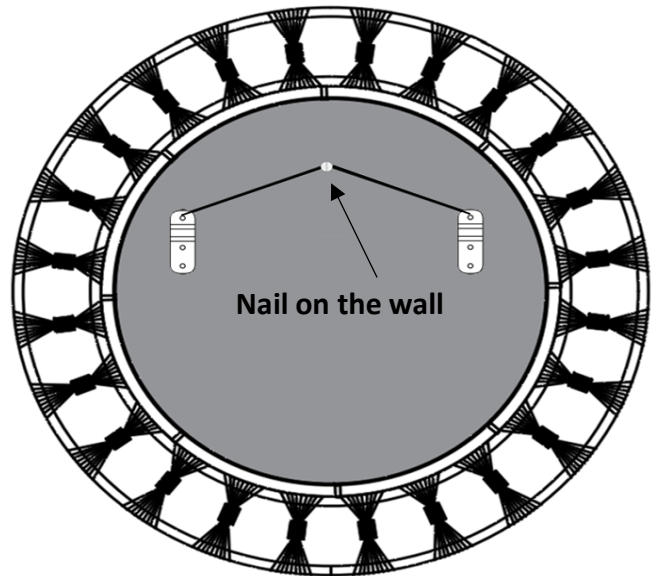

ASSEMBLY AND INSTALLATION INSTRUCTIONS for the 741102MM Fixture

TO PROPERLY HANG YOUR NEW MIRROR, PLEASE FOLLOW THESE INSTRUCTIONS.  
This item comes to you with special hangers securely fastened to the back. Please see drawing below.

**Back view of the mirror**

**To hang it in the wall**

**Special Hangers**

**Hardware for mirror**